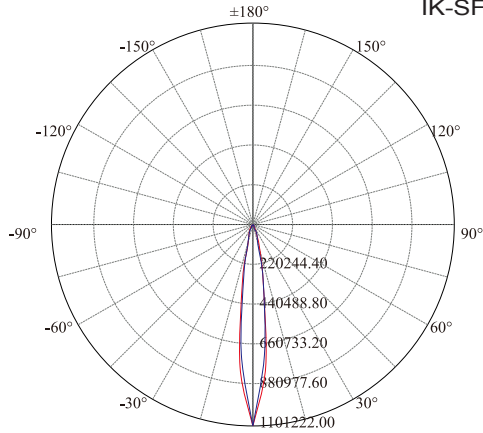

DIMENSIONS (mm)

CERTIFICATIONS & WARRANTY

IP66
Rated

TECHNICAL SPECIFICATION

Internal Product Code	IK-SFL2-L130-XXXX-DY-XX				
Size (mm)	363*480		472*582		
Power Consumption (W)	400	500	750	1000	1250
Lumen Output (Lm)	52000 ± 5%	65000 ± 5%	97500 ± 5%	130000 ± 5%	156250 ± 5%
Lumen Efficacy (Lm/W)	130 ± 5%				
CCT (K)	3000 ± 5%	4000 ± 5%	5000 ± 5%	5700 ± 5%	6500 ± 5%
Color Rendering Index (CRI)	70+				
AC Input Rating (vAC)	AC 100-277v or 240-480v				
Dimming (0-10v)	Yes				
PF	≥0.95				

ORDERING INFORMATION

MODEL	LUMEN EFFICACY	POWER	DIMMABLE	CCT
IK-SFL2	L130	0400	DY	30
		0 - 400 W 0 - 500 W 0 - 750 W 0 - 1000 W 0 - 1250 W	DY- DIMMABLE	30 - 3000 K 40 - 4000 K 50 - 5000 K 57 - 5700 K 65 - 6500 K

OPTOMETRIC DATA

IK-SFL2-L130-XXXX-DY-XX

NEMA 2		
Height	Mac FC	Beam Diameter
40 ft	721	20 ft
80 ft	180	41 ft
120 ft	80	61 ft
160 ft	46	82 ft
200 ft	30	102 ft
Beam Angle = 14.9°, Field Angle = 32°		

NEMA 5		
Height	Mac FC	Beam Diameter
40 ft	91	67 ft
80 ft	21	134 ft
120 ft	9	201 ft
160 ft	6	268 ft
200 ft	4	336 ft
Beam Angle = 40°, Field Angle = 80°		