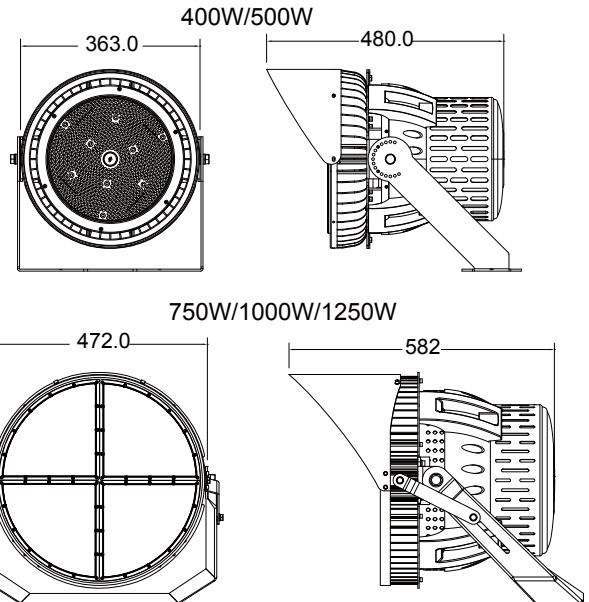

Type	
Project	
Catalog No.	

Stadium Flood Light Series 2

FEATURES

- Adjustable beam angle up to 240°
- Product is designed with seamless combination of advanced free form of optics and structure.
- Micro multi facet Optic design make it light uniformity and reduced glare.
- Optimized for live broadcast system by wireless data transmission make it easy on color tuning and dim options.
- 5-Year Manufacturer's Warranty

DIMENSIONS (mm)

CERTIFICATIONS & WARRANTY

IP66
Rated

TECHNICAL SPECIFICATION

Internal Product Code	IK-SFL2-L130-XXXX-DY-XX				
Size (mm)	363*480		472*582		
Power Consumption (W)	400	500	750	1000	1250
Lumen Output (Lm)	52000 ± 5%	65000 ± 5%	97500 ± 5%	130000 ± 5%	156250 ± 5%
Lumen Efficacy (Lm/W)	130 ± 5%				
CCT (K)	3000 ± 5%	4000 ± 5%	5000 ± 5%	5700 ± 5%	6500 ± 5%
Color Rendering Index (CRI)	70+				
AC Input Rating (vAC)	AC 100-277v or 240-480v				
Dimming (0-10v)	Yes				
PF	≥0.95				

OPTOMETRIC DATA

IK-SFL2-L130-XXXX-DY-XX

NEMA 2		
Height	Mac FC	Beam Diameter
40 ft	721	20 ft
80 ft	180	41 ft
120 ft	80	61 ft
160 ft	46	82 ft
200 ft	30	102 ft
Beam Angle = 14.9°, Field Angle = 32°		

NEMA 5		
Height	Mac FC	Beam Diameter
40 ft	91	67 ft
80 ft	21	134 ft
120 ft	9	201 ft
160 ft	6	268 ft
200 ft	4	336 ft
Beam Angle = 40°, Field Angle = 80°		