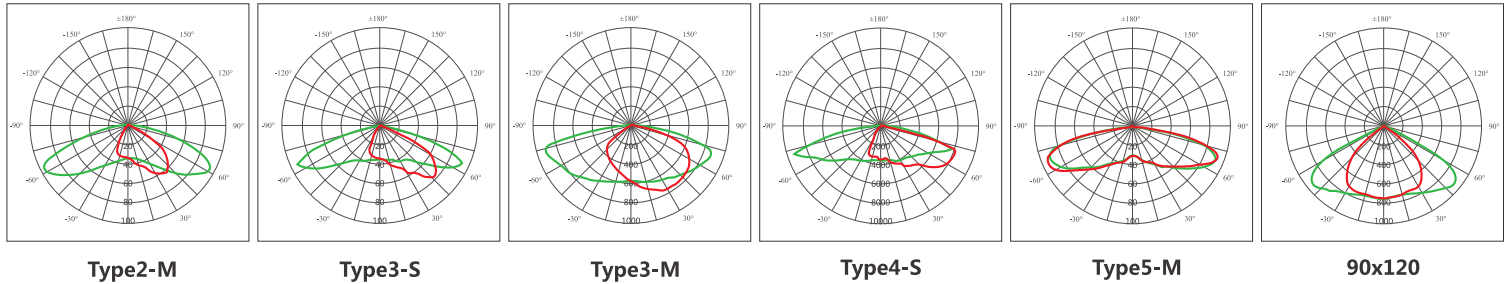

ORDERING INFORMATION

MODEL	LUMEN EFFICACY	POWER	DIMMABLE	CCT
IK-SBES	L140	0080	DN	30
		0 - 80 W 0 - 400 W 0 - 100 W 0 - 500 W 0 - 150 W 0 - 180 W 0 - 240 W 0 - 300 W	DN- NON DIMMABLE DY- DIMMABLE	30 - 3000 K 40 - 4000 K 50 - 5000 K 57 - 5700 K 65 - 6500 K

OPTOMETRIC DATA

IK-SBES-L140-00XX-XX