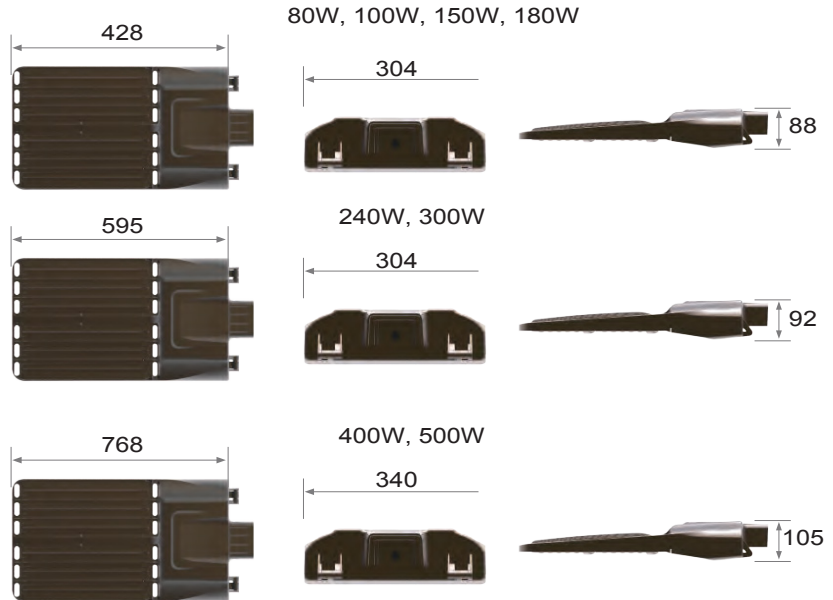

DIMENSIONS(mm)

TECHNICAL SPECIFICATION

Internal Product Code	IK-SBES-L140-00XX-DX-XX							
Size (mm)	428 x 304 x 88			595 x 304 x 92		768 x 340 x 105		
Power Consumption (W)	80	100	150	180	240	300	400	500
Lumen Output (Lm)	11200 ± 5%	14000 ± 5%	21000 ± 5%	25200 ± 5%	33600 ± 5%	42000 ± 5%	56000 ± 5%	70000 ± 5%
Lumen Efficacy (Lm/W)	140 ± 5%							
CCT (K)	3000 ± 5%	4000 ± 5%	5000 ± 5%	5700 ± 5%	6500 ± 5%			
Color Rendering Index (CRI)	80+							
AC Input Rating (vAC)	AC 100-277v 50/60Hz also available 240- 480v							
Dimming (0-10v)	Optional							
PF	≥0.90